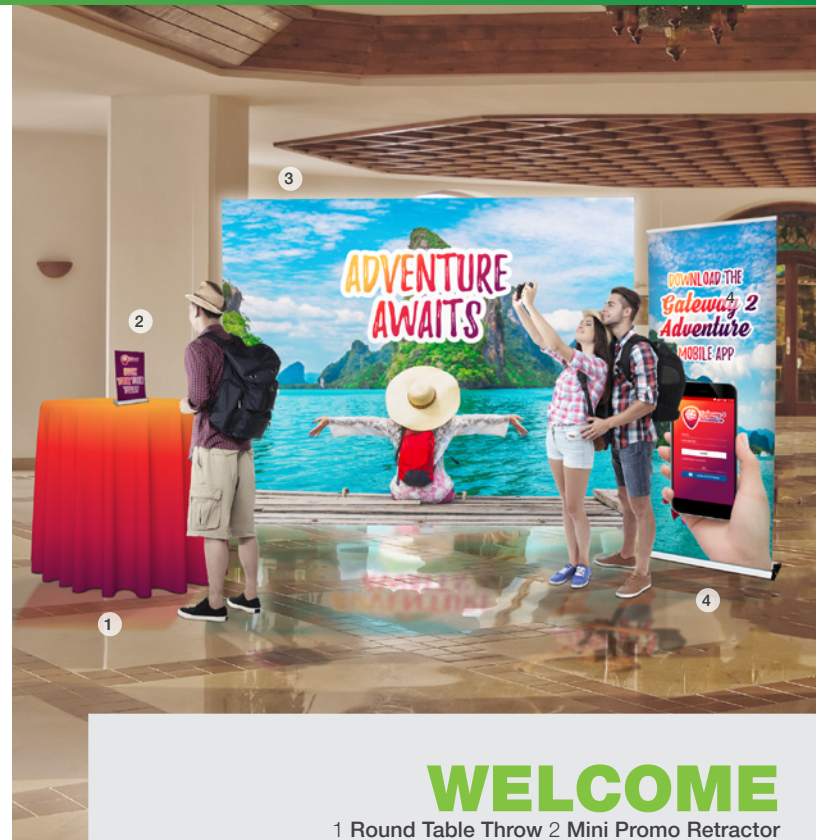

WELCOME

1 Round Table Throw 2 Mini Promo Retractor 3 Premier SEG Glo 4 Superb Retractor